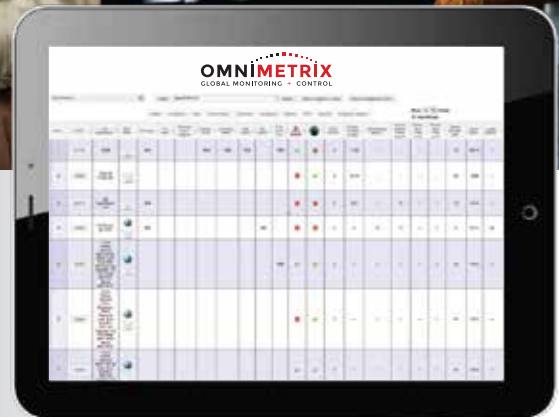

OmniMetrix has been a leader in the generator monitoring industry for over 16 years, with the most comprehensive systems in the industry. All OmniMetrix monitoring and control systems connect you instantly from anywhere to real-time and historical information on any number of sites, from a single generator to an entire fleet.